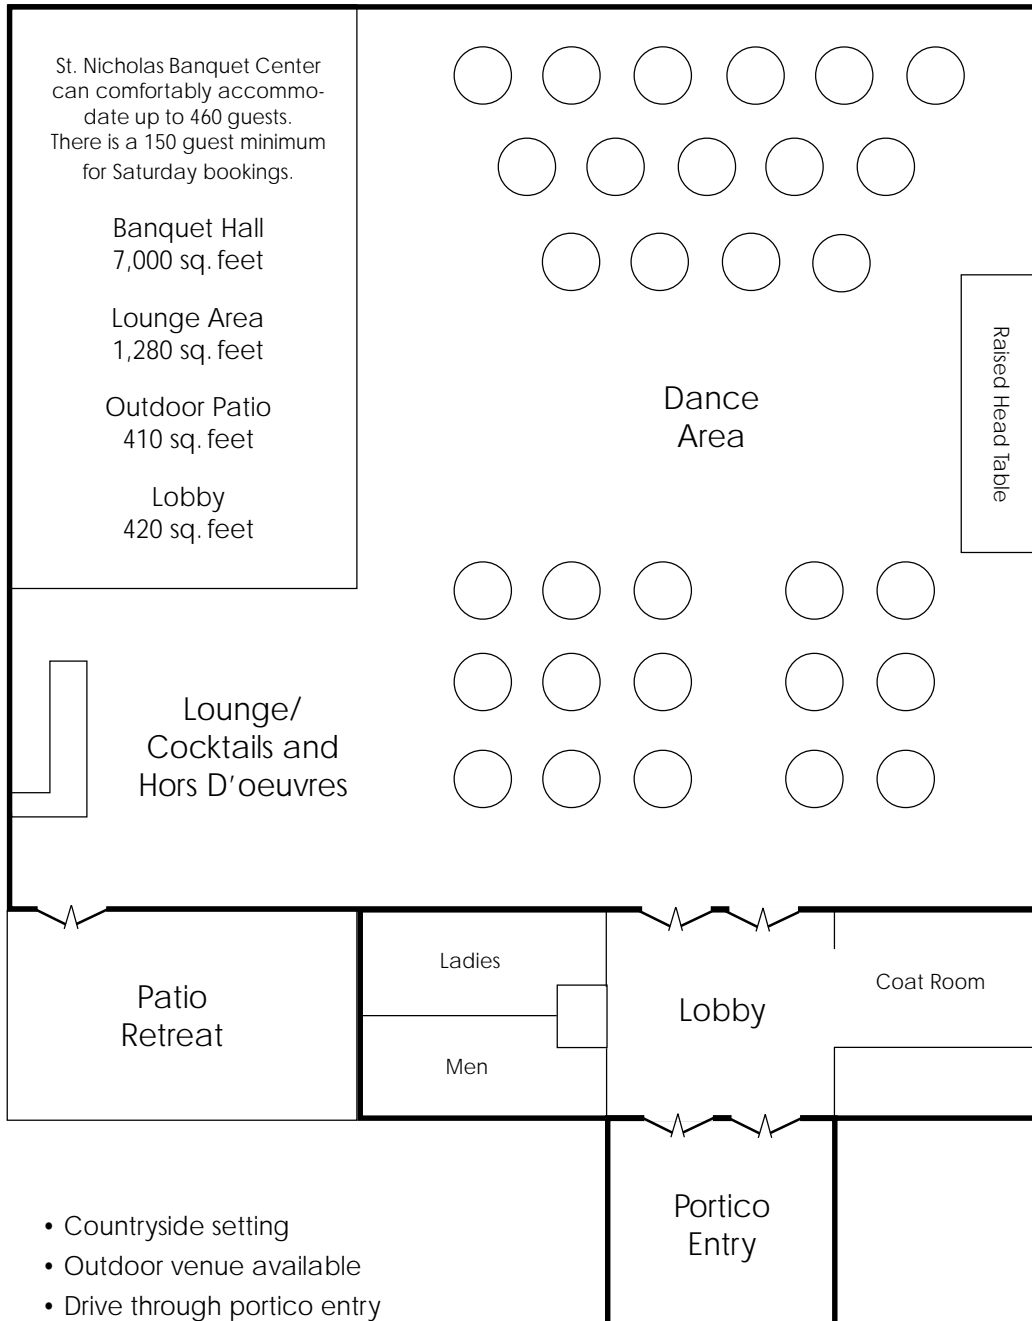

BANQUET CENTER PLAN

WEDDING RECEPTION FOR 250

- Countryside setting
- Outdoor venue available
- Drive through portico entry
- Ample well-lighted free parking
- Easy access. No stairs.
- Emergency power system.